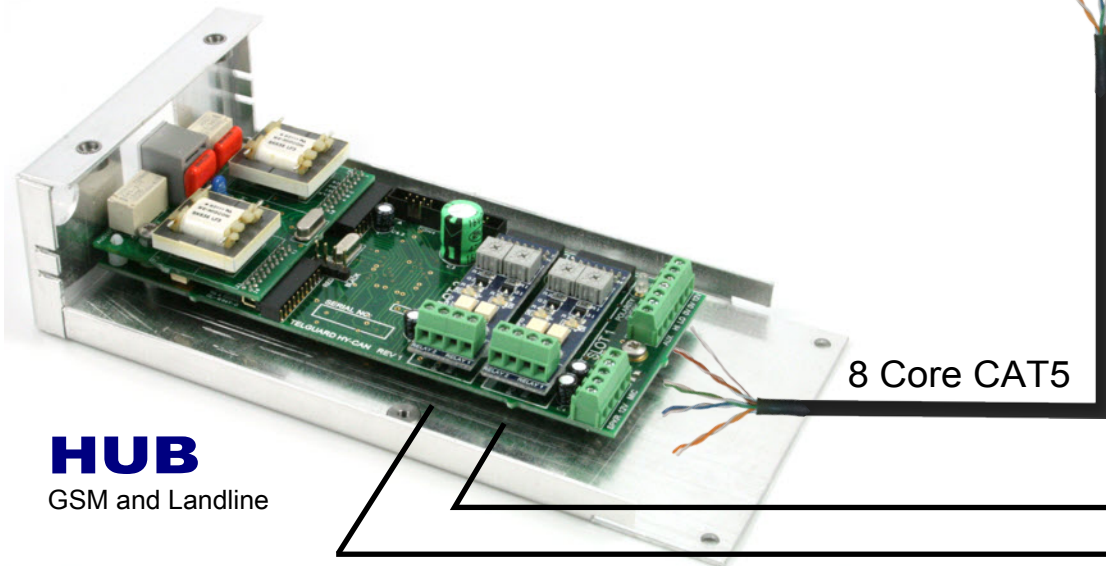

DAISY CHAIN (Series Connected)

- 8 Core CAT5:**
- Twisted pair for Mic
 - Twisted Pair for Speaker
 - Twisted pair for CAN
 - Twisted Pair for Power

Relay Control Cables