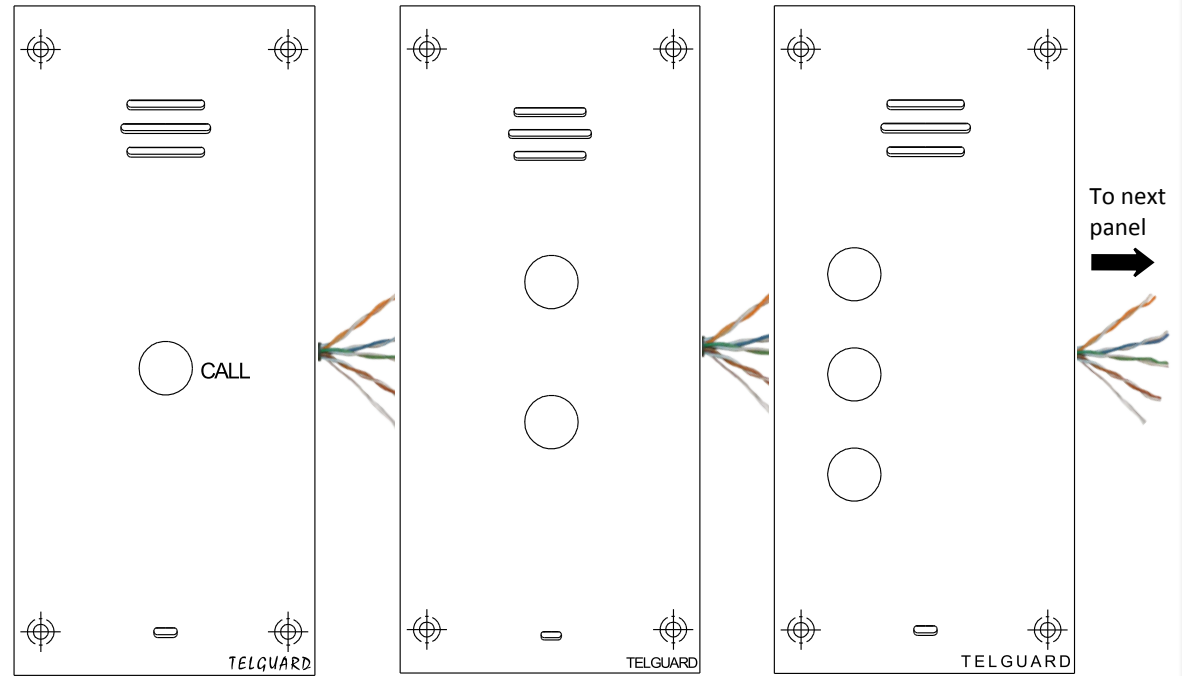

DAISY CHAIN (Series Connected)

- 8 Core CAT5:**
- Twisted pair for Mic
 - Twisted Pair for Speaker
 - Twisted pair for CAN
 - Twisted Pair for Power

Relay Control Cables