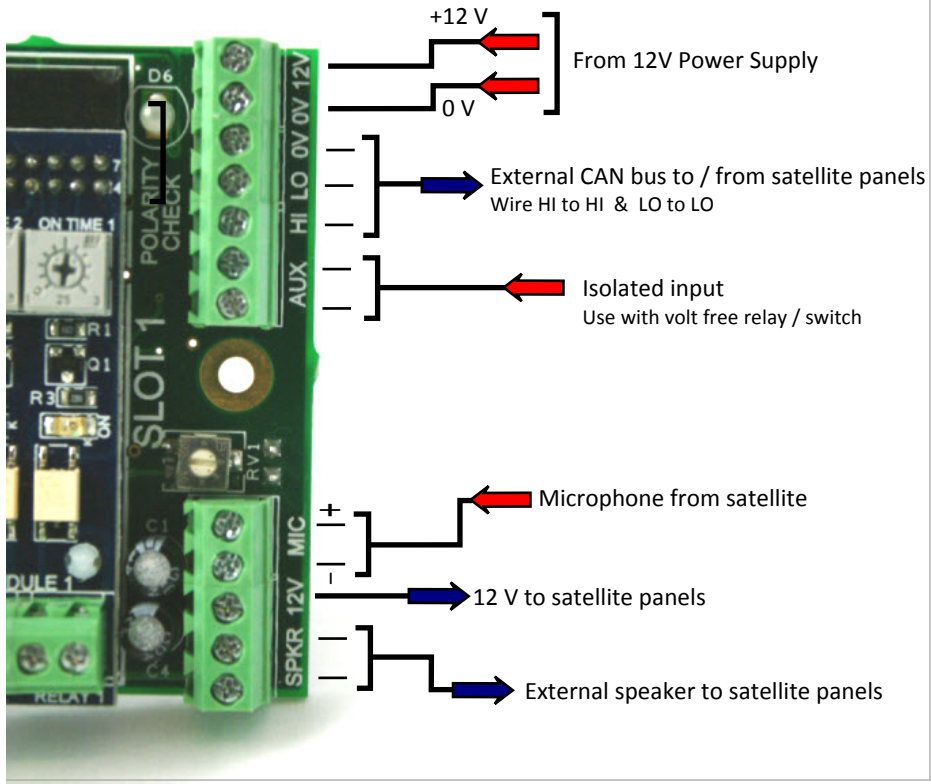

DAISY CHAIN (Series Connected)

- 8 Core CAT5:**
- Twisted pair for Mic
 - Twisted Pair for Speaker
 - Twisted pair for CAN
 - Twisted Pair for Power

Relay Control Cables